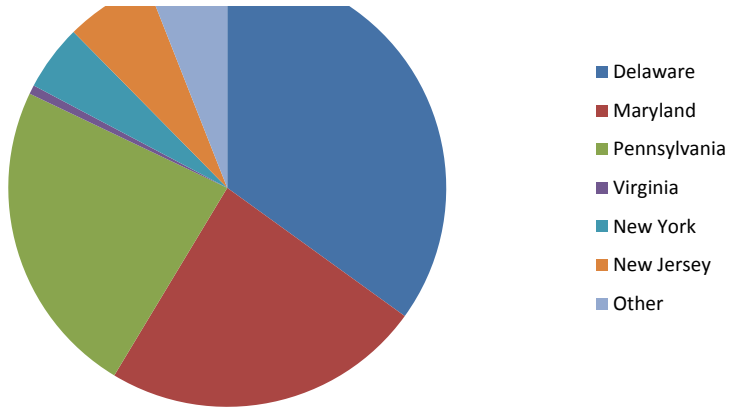

21838	1 Marion Station, MD
21861	2 Sharptown, MD
21901	3 North East, MD
22192	3 Woodbridge, VA
22551	1 Spotsylvania, VA
23148	1 Saint Stephens Church, VA
23235	6 Suffolk, VA
23442	2 Temperanceville, VA
23455	3 Virginia Beach, VA
23608	2 Newport News, VA
24157	1 Roanoke, VA
27302	3 Mebane, NC
27603	3 Raleigh, NC
33166	4 Miami, FL
36861	3 Jacksons Gap, AL
37602	1 Johnson City, TN
49506	2 Grand Rapids, MI
75701	1 Tyler, TX
86337	2 Seligman, AZ
98580	2 Roy, WA

How many nights?

In what town are you staying?

Zip Code Information, Visitor's By State

ple