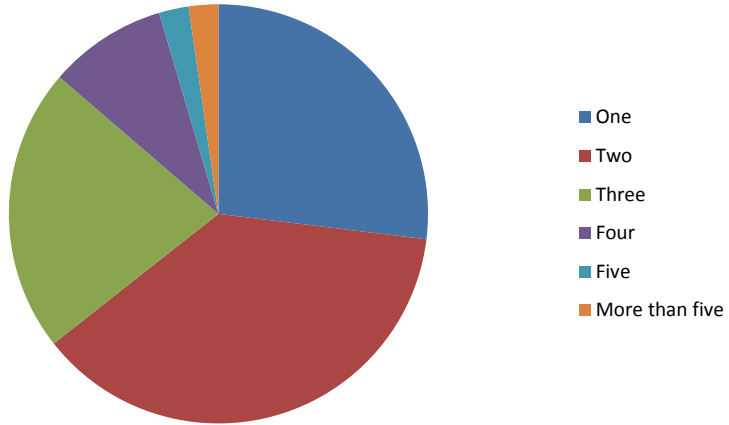

How many nights?