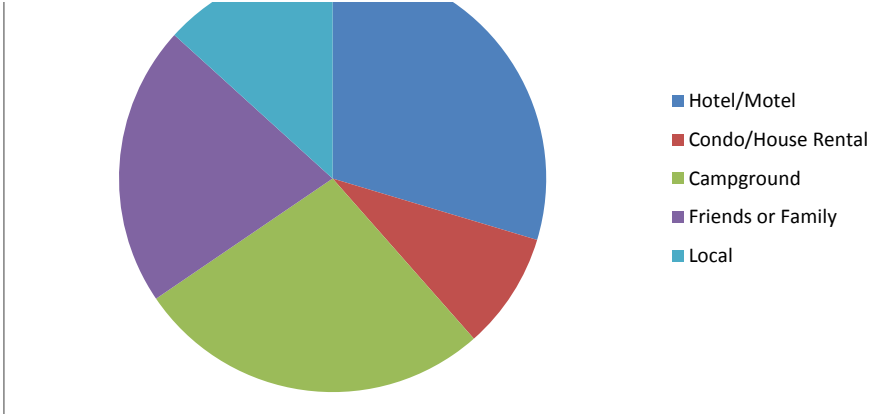

Milton	6
Laurel	6
Other	84

Zip Codes

06424	4 East Hampton, CT
06474	1 North Westchester, CT
06614	1 Stratford, CT
07018	3 Springfield, NJ
07063	1 Plainfield, NJ
07463	1 Waldwick, NJ
07620	1 Alpine, NJ
07709	1 Red Bank, NJ
07716	1 Atlantic Heights, NJ
07747	2 Matawan, NJ
07871	2 Sparta, NJ
08053	1 Marlton, NJ
08070	1 Pennsville, NJ
08079	2 Salem, NJ
08204	1 Cape May, NJ
08260	1 Wildwood, NJ
08332	1 Millville, NJ
08348	2 Port Elizabeth, NJ
08404	1 Atlantic City, NJ
08512	5 East Windsor, NJ
08733	1 Lakehurst, NJ
08809	1 Clinton, NJ
10009	5 New York, NY
10528	7 Harrison, NY
10963	2 Ottsville, NY
11743	4 Huntington, NY
13126	1 Oswego, NY
13850	1 Vestal, NY
14644	2 Rochester, NY
15239	2 Pittsburgh, PA
15851	1 Reynoldsville, PA
16242	1 New Bethlehem, PA
16245	2 Oak Ridge, PA
16428	2 North East, PA
16635	3 Duncansville, PA
16644	2 Glasgow, PA
16877	3 Warrior's Mark, PA

Delaware	158
Maryland	107
Pennsylvania	106
Virginia	3
New York	22
New Jersey	29
Other	27

License Plate Count from 8am to 2pm on Saturday November 6

MD	1,104
DE	747
PA	529
NJ	246
VA	192
NY	71
FL	23
NC	20
MA	16
CT	15
D.C.	12
OH	11
MI	5
IL	5
WV	5
IN	4
GA	3

3,037 vehicles from 37 different states
At 3 people per vehicle on average: 9,111 people