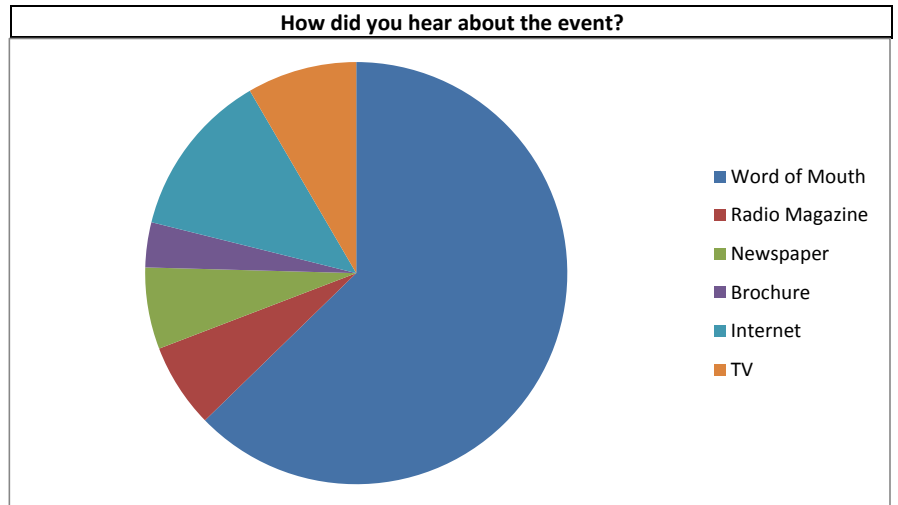

Taken from a Random Sampling of 470 Visitor Surveys administered on Saturday November 6, 2010

Punkin Chunkin 2010	
How did you hear about the event?	
Word of Mouth	291
Radio Magazine	30
Newspaper	29
Brochure	16
Internet	59
TV	39
Are you staying overnight?	
Yes	214
No	250
What type of accommodation?	
Hotel/Motel	67
Condo/House Rental	20
Campground	61
Friends or Family	48
Local	30
How many nights?	
One	59
Two	82
Three	48
Four	20
Five	5
More than five	5
In what town are you staying?	
Lewes	30
Georgetown	15
Rehoboth	27
Dewey	6
Bethany	14
Fenwick	6
Seaford	19
Millsboro	15