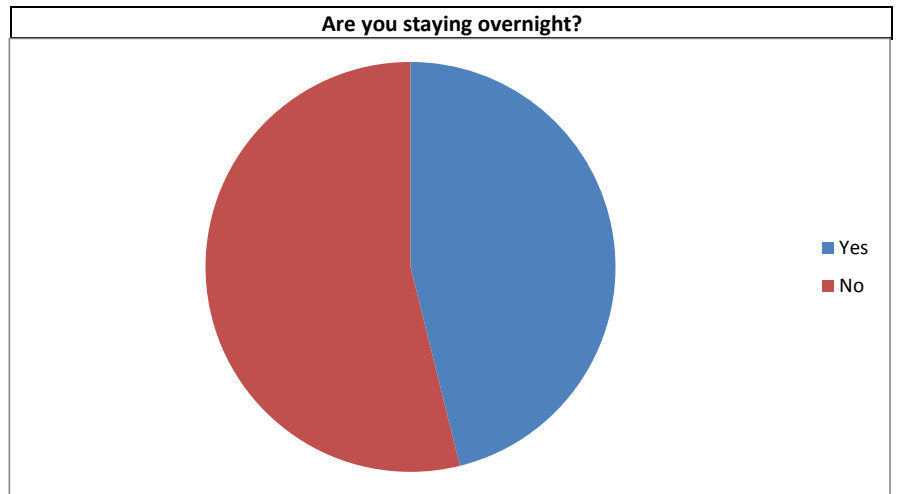

Taken from a Random Sampling of 470 Visitor Surveys administered on Saturday November 6, 2010

Punkin Chunkin 2010	
How did you hear about the event?	
Word of Mouth	291
Radio Magazine	30
Newspaper	29
Brochure	16
Internet	59
TV	39
Are you staying overnight?	
Yes	214
No	250
What type of accommodation?	
Hotel/Motel	67
Condo/House Rental	20
Campground	61
Friends or Family	48
Local	30
How many nights?	
One	59
Two	82
Three	48
Four	20
Five	5
More than five	5
In what town are you staying?	
Lewes	30
Georgetown	15
Rehoboth	27
Dewey	6
Bethany	14
Fenwick	6
Seaford	19
Millsboro	15